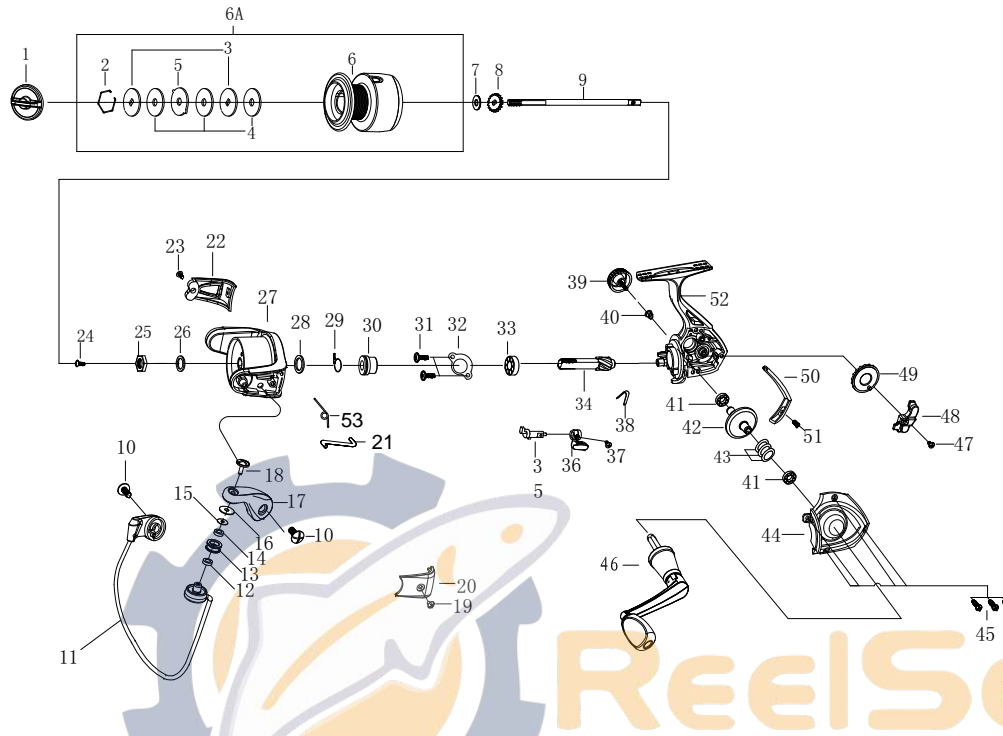

# Shakespeare®

Model CRUSADER225

SKP-SP-CRUS225-00

| ITEM | DESCRIPTION         | SAP #   | ITEM | DESCRIPTION        | SAP #   | ITEM | DESCRIPTION                | SAP #   | ITEM | DESCRIPTION      | SAP #   |
|------|---------------------|---------|------|--------------------|---------|------|----------------------------|---------|------|------------------|---------|
| 1    | DRAG KNOB ASSY      | 1409245 | 15   | WASHER             | 1264901 | 30   | RATCHET WHEEL              | 1409259 | 45   | SCREW            | 1260089 |
| 2    | RETAINER RING       | 1264890 | 16   | LINE ROLLER WASHER | 1287001 | 31   | SCREW                      | 1409260 | 46   | HANDLE ASSY      | 1409266 |
| 3    | KEY WASHER          | 1264891 | 17   | BAIL ARM           | 1409253 | 32   | BALL BEARING RETAINER      | 1409261 | 47   | SCREW            | 1264926 |
| 4    | DRAG WASHER         | 1264892 | 18   | SCREW              | 1264899 | 33   | PINION BALL BEARING        | 1409262 | 48   | SLIDER           | 1264925 |
| 5    | EARED WASHER        | 1264893 | 19   | SCREW              | 1260119 | 34   | PINION GEAR                | 1264920 | 49   | OSCILLATION GEAR | 1264924 |
| 6    | SPOOL SUB-ASSY      | 1409250 | 20   | ROTOR COVER        | 1409254 | 35   | ANTI-REVERSE LEVER         | 1264921 | 50   | REAR COVER       | 1409267 |
| 6A   | SPOOL ASSY          | 1409251 | 21   | CLICK LEVER        | 1264910 | 36   | ANTI-REVERSE BUTTON        | 1266027 | 51   | SCREW            | 1260119 |
| 7    | CLICKER GEAR WASHER | 1264896 | 22   | ROTOR COVER        | 1409255 | 37   | SCREW                      | 1260110 | 52   | BODY ASSY        | 1409268 |
| 8    | CLICKER GEAR        | 1264897 | 23   | SCREW              | 1264913 | 38   | ANTI-REVERSE SWITCH SPRING | 1260101 | 53   | SPRING           | 1264909 |
| 9    | MAIN SHAFT          | 1264898 | 24   | SCREW              | 1287002 | 39   | HANDLE SCREW CAP           | 1409263 |      |                  |         |
| 10   | SCREW               | 1264904 | 25   | NUT                | 1264906 | 40   | WASHER                     | 1264931 |      |                  |         |
| 11   | BAIL ASSY           | 1409252 | 26   | WASHER             | 1264907 | 41   | BUSHING                    | 1409264 |      |                  |         |
| 12   | LINE ROLLER BUSHING | 1264902 | 27   | ROTOR              | 1409257 | 42   | DRIVE GEAR                 | 1264927 |      |                  |         |
| 13   | LINE ROLLER         | 1264903 | 28   | WASHER             | 1264914 | 43   | WASHER                     | 1260131 |      |                  |         |
| 14   | LINE ROLLER BUSHING | 1264902 | 29   | SILENT SPRING      | 1409258 | 44   | BODY COVER                 | 1409265 |      |                  |         |